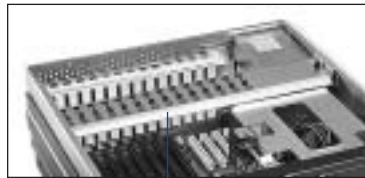

# 4U 14-slot Rackmount Chassis

## FEATURES

- ▶ Two 5.25" and two 3.5" disk drive bays
- ▶ Two 8cm ball-bearing fans
- ▶ Supports 14-slot backplane or ATX MB
- ▶ 427mm (16.8" ) depth suitable for undersized rack cabinet

Hold-on clamp bar with adjustable clips to secure add-on cards in different height

Add the AX69300 2-to-3 SCA module to have 3 removable SCA drives

427mm

Designed for undersized rack

Rear view of the backplane version

Two 8cm ball-bearing fans equipped