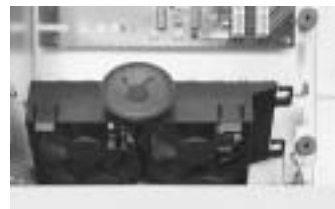

## FEATURES

- ▶ Two 5.25" and two 3.5" disk drive bays
- ▶ Two 8cm ball-bearing fans
- ▶ Supports 14-slot backplane or ATX MB
- ▶ 427mm (16.8" ) depth suitable for undersized rack cabinet

Hold-on clamp bar with adjustable clips to secure add-on cards in different height

Add the AX69300 2-to-3 SCA module to have 3 removable SCA drives

427mm

Designed for undersized rack

Rear view of the backplane version

Two 8cm ball-bearing fans equipped