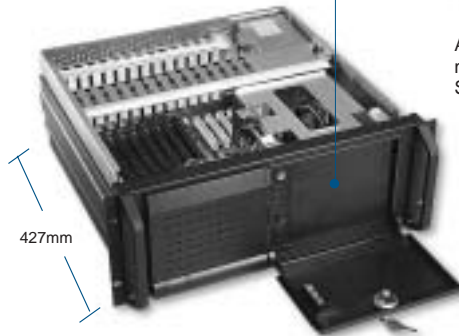

# 4U 14-slot Rackmount Chassis

## FEATURES

- ▶ Two 5.25" and two 3.5" disk drive bays
- ▶ Two 8cm ball-bearing fans
- ▶ Supports 14-slot backplane or ATX MB
- ▶ 427mm (16.8" ) depth suitable for undersized rack cabinet

Hold-on clamp bar with adjustable clips to secure add-on cards in different height

Add the AX69300 2-to-3 SCA module to have 3 removable SCA drives

427mm

Designed for undersized rack

Rear view of the backplane version

Two 8cm ball-bearing fans equipped